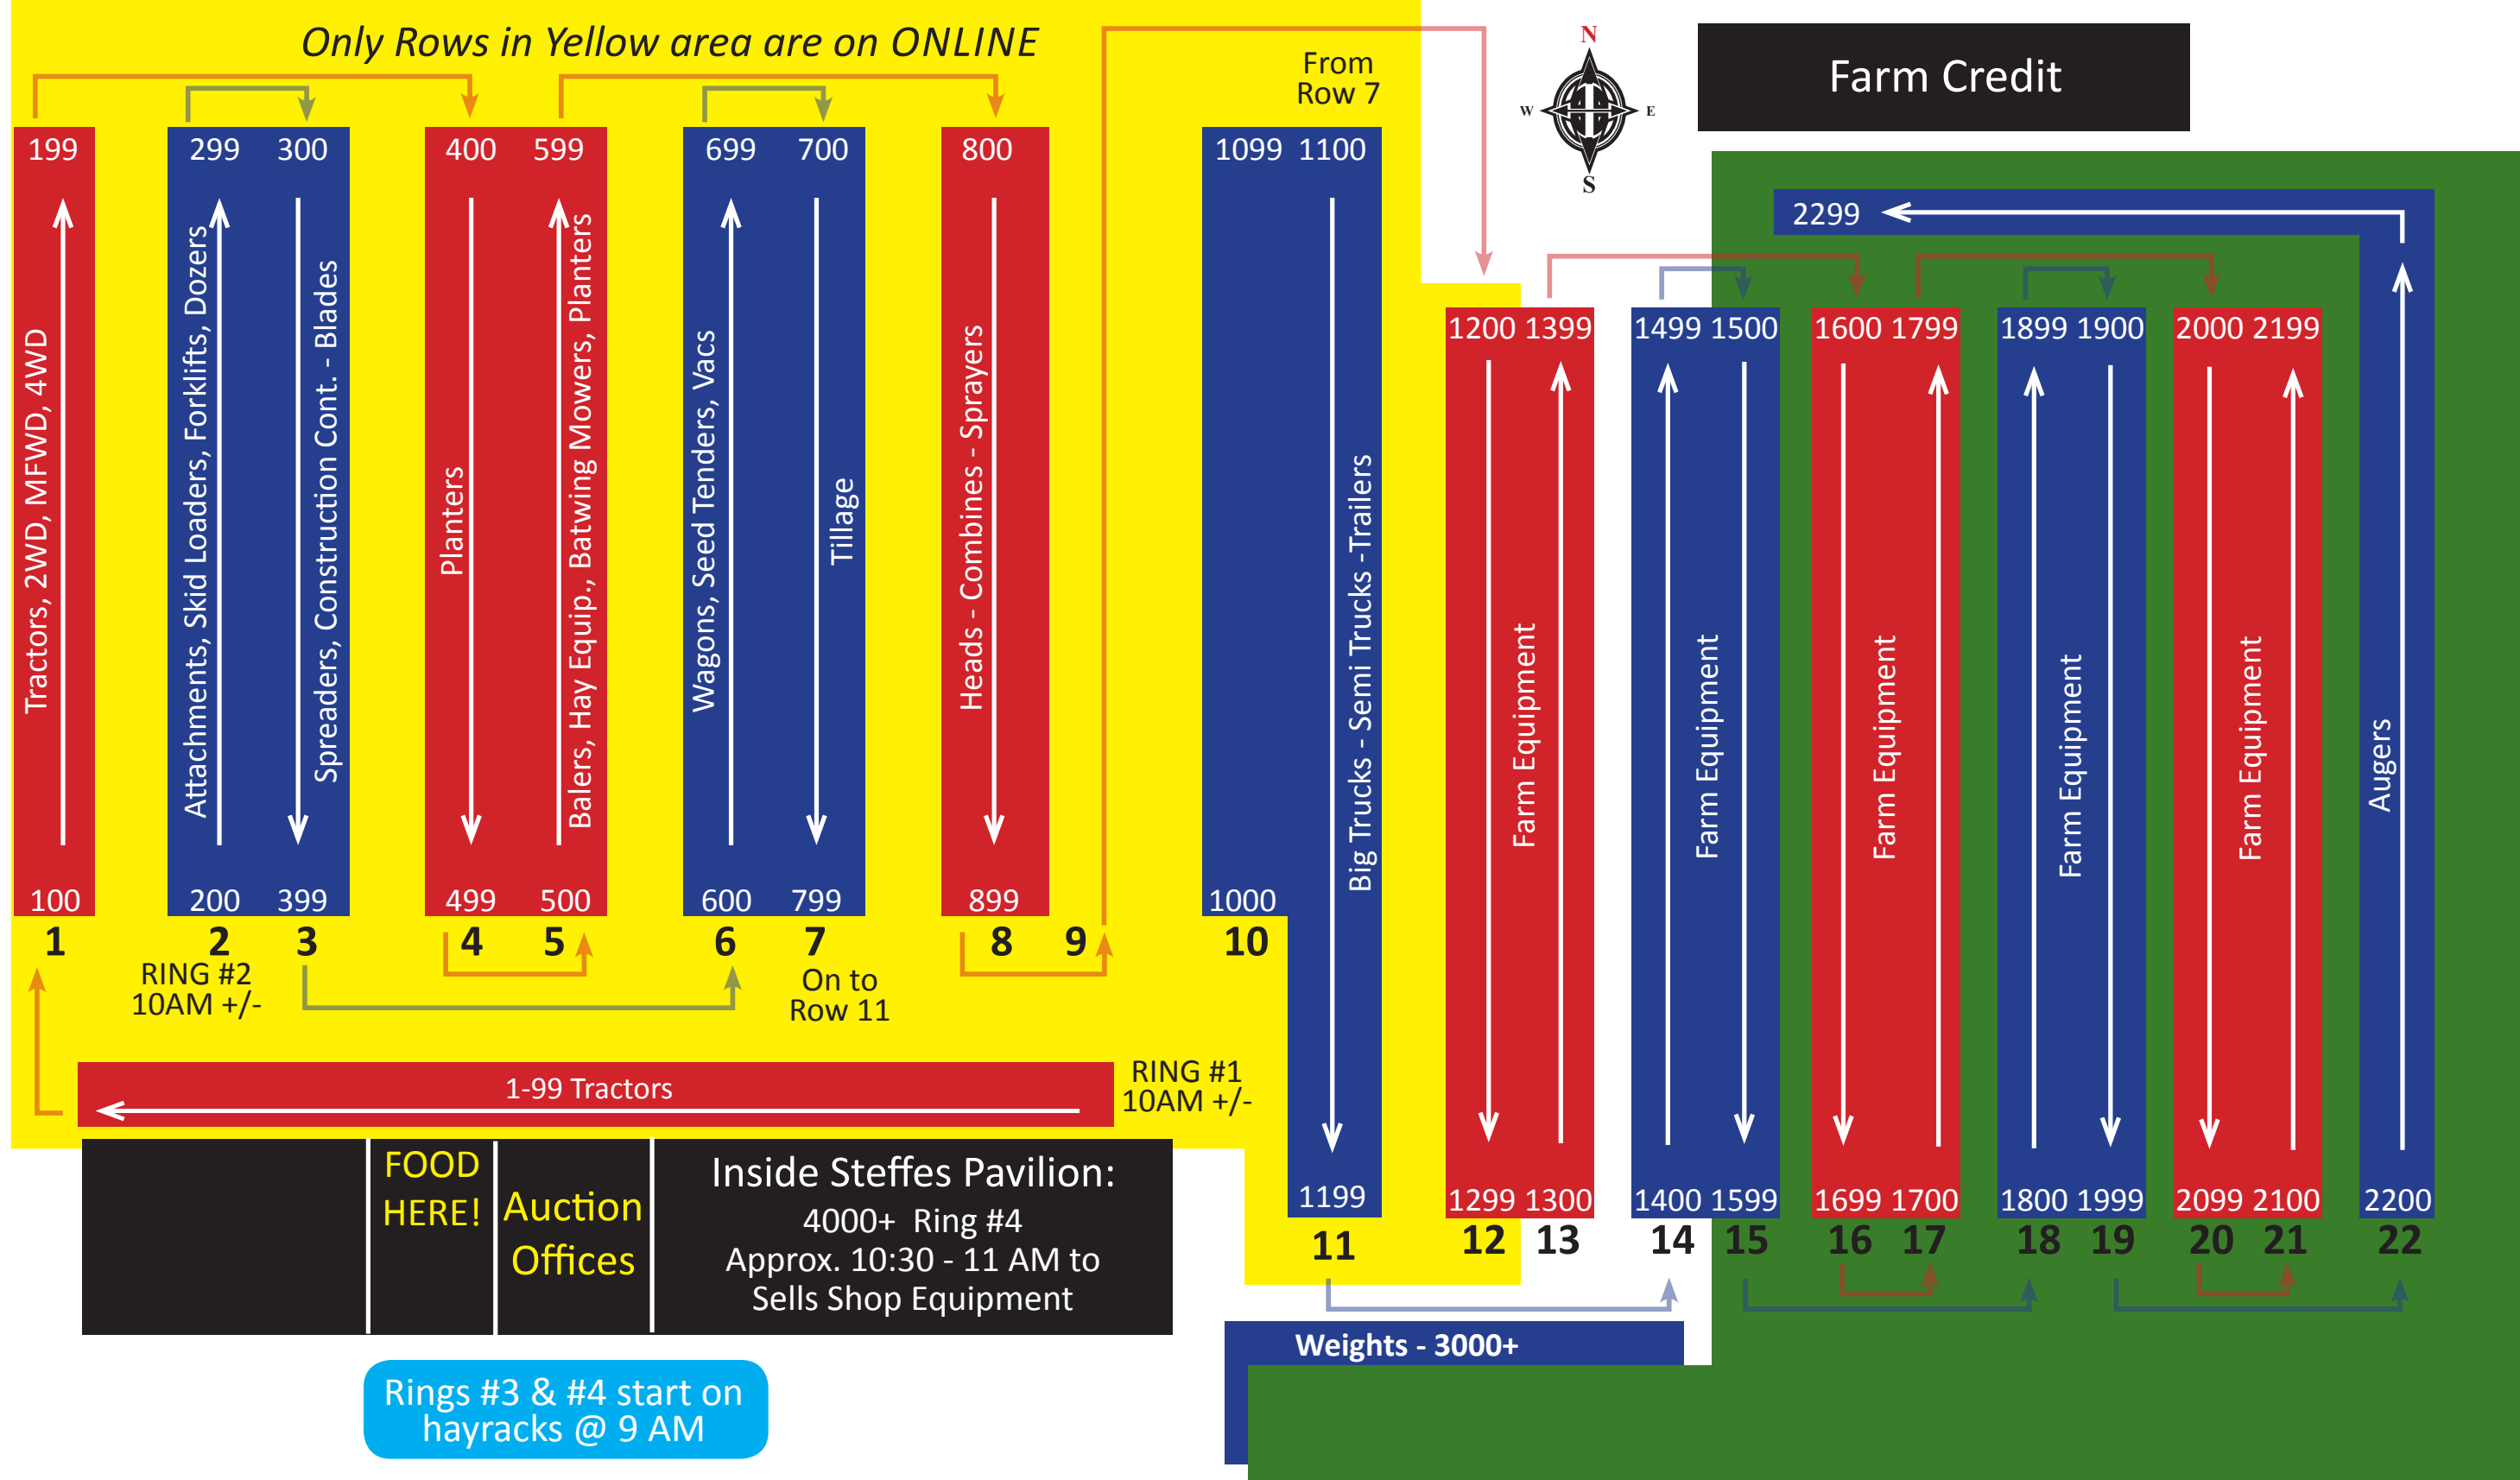

West Lot: 5000+ Ring #4 Approx Noon - Livestock Equipment, Fencing, Tanks, Tires

Steffes Offices

RING #2
9:30AM +/-
ATV's, Mowers, & Small Trailers
2300-2399

RING #1
9:30AM +/-
Vehicles
2400-2499

MP Glass Offices

Only Rows in Yellow area are on ONLINE

RING #1

RING #2

RING #3