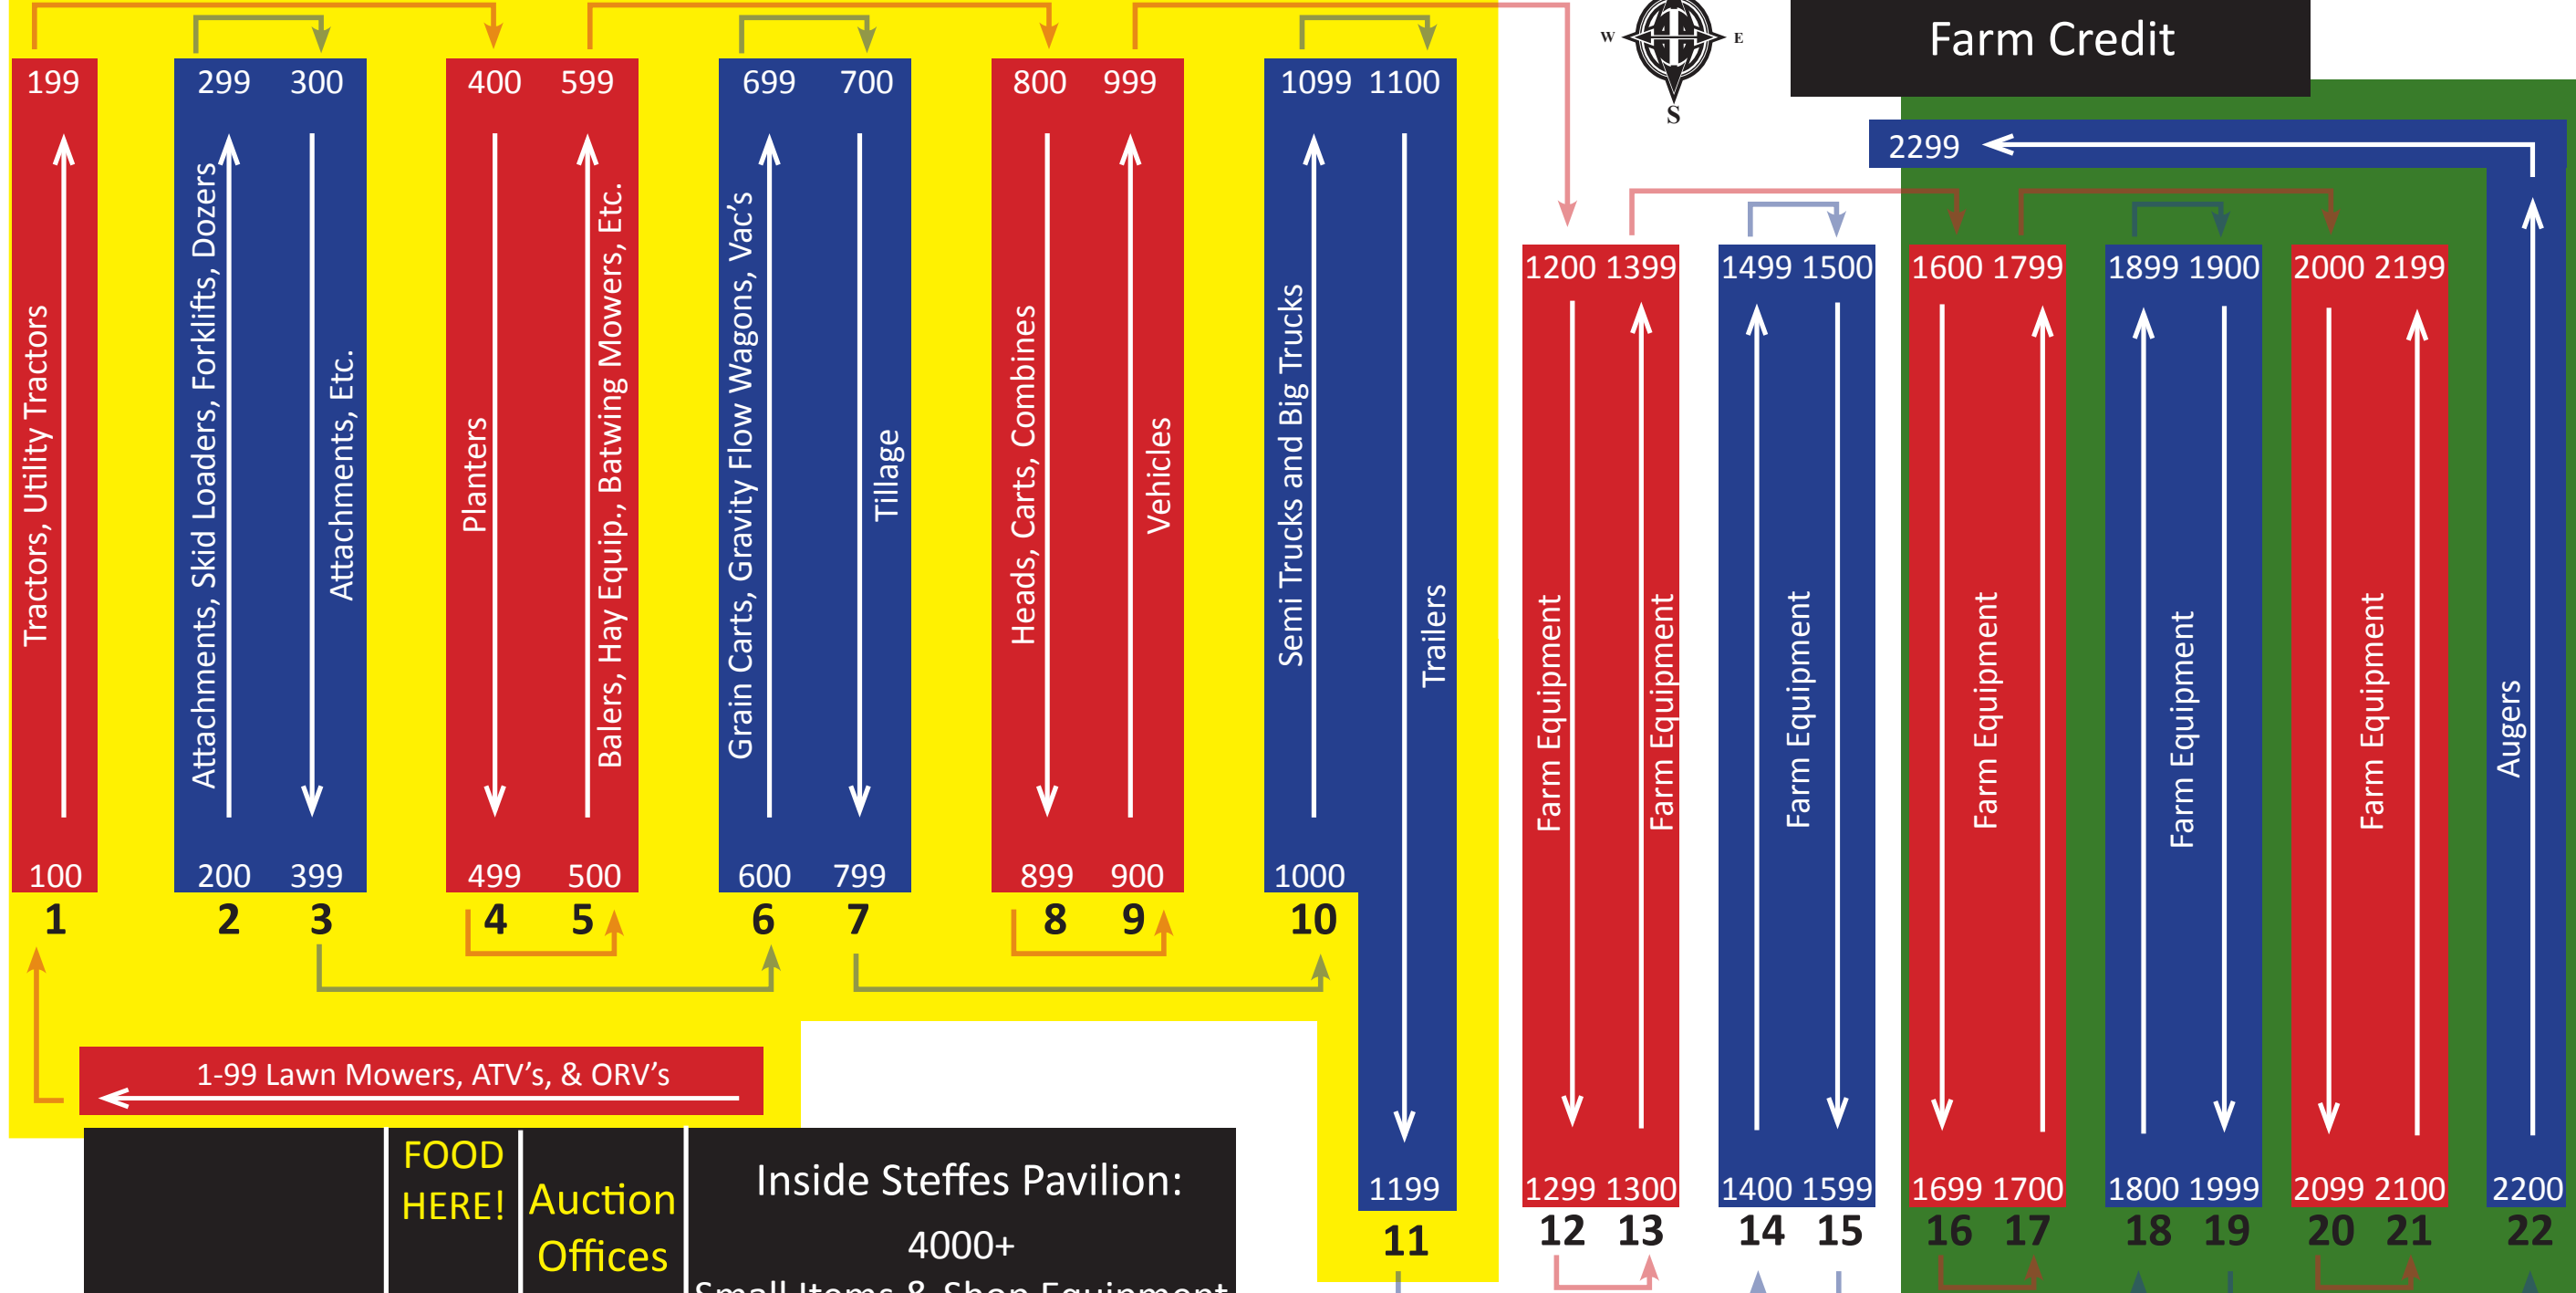

Livestock Equipment, Fencing, Tanks, Tires

West Lot: 5000+

Only Rows in Yellow area are on ONLINE

Farm Credit

Ring #1 ONLINE & Ring #2 ONLINE start here at 10 AM

FOOD HERE!

Auction Offices

Inside Steffes Pavilion:
4000+
Small Items & Shop Equipment

WEST LOT RINGS #3 & #4 Starts after hayracks & inside items

Rings #3 & #4 start on hayracks @ 9 AM

NON RUN IQBID Mowers & ATV's 2300-2400

Weights Etc. 3000+

Steffes Offices

MP Glass Offices

Only Rows in Yellow area are on ONLINE

RING #1

RING #2

RINGS #3 & #4 WILL BE SELLING SHOP EQUIPMENT AND WEST LOT